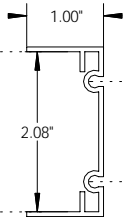

2" NatureScape[®] Sunroom Extrusions

7715
2" Flat Top Cap

7751
2" Sloped Top Cap

7718
2" F Top Cap

7715A
2" Adjustable Top Cap

77103
2" Male Column Channel

77104
2" Female Column Channel

77105
2" Panel Adapter

77102
2" Self-Mating Column Channel

77122
2" Screen Channel

7717
2" 2 pc In-Fill Channel

7716
2" Receiving Channel

7716A
2" D.R.C. Channel

77107
2" Extruded Column Insert

44616
2" H Channel

7713
2" Sloped Base Channel