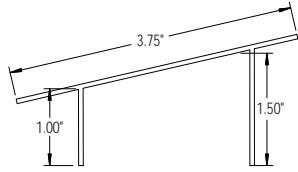

2" NatureScape[®] Sunroom Extrusions

7715
2" Flat Top Cap

7751
2" Sloped Top Cap

7718
2" F Top Cap

7715A
2" Adjustable Top Cap

77103
2" Male Column Channel

77104
2" Female Column Channel

77105
2" Panel Adapter

77102
2" Self-Mating Column Channel

77122
2" Screen Channel

7717
2" 2 pc In-Fill Channel

7716
2" Receiving Channel

7716A
2" D.R.C. Channel

77107
2" Extruded Column Insert

44616
2" H Channel

7713
2" Sloped Base Channel