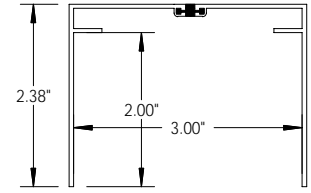

7712
2" F Base Channel

7714
2" Regular Base Channel

7719
2" Corner Channel

7719A
2" 22.5° Corner Channel

7719B
2" 45° Corner Channel

3" NatureScape[®] Sunroom Extrusions

7902
3" Flat Top Cap

7902A
3" Sloped Top Cap