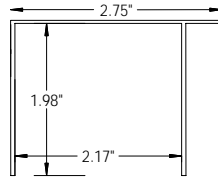

2" NatureScape[®] Sunroom Extrusions

7715
2" Flat Top Cap

7751
2" Sloped Top Cap

7718
2" F Top Cap

7715A
2" Adjustable Top Cap

77103
2" Male Column Channel

77104
2" Female Column Channel

77105
2" Panel Adapter