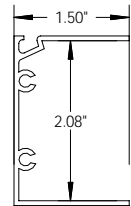

2" NatureScape[®] Sunroom Extrusions

7715
2" Flat Top Cap

7751
2" Sloped Top Cap

7718
2" F Top Cap

7715A
2" Adjustable Top Cap

77103
2" Male Column Channel

77104
2" Female Column Channel

77105
2" Panel Adapter

77102
2" Self-Mating Column Channel

77122
2" Screen Channel

7717
2" 2 pc In-Fill Channel

7716
2" Receiving Channel

7716A
2" D.R.C. Channel

77107
2" Extruded Column Insert

44616
2" H Channel

7713
2" Sloped Base Channel