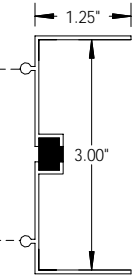

7712
2" F Base Channel

7714
2" Regular Base Channel

7719
2" Corner Channel

7719A
2" 22.5° Corner Channel

7719B
2" 45° Corner Channel

3" NatureScape[®] Sunroom Extrusions

7902
3" Flat Top Cap

7902A
3" Sloped Top Cap

7912
3" Deep Top Cap

7913
3" Male Column Channel

7909
3" Female Column Channel

7910
3" Panel Adapter

7904
3" Receiving Channel

7901-B
3" 2 pc Channel w/ Snap

7903
3" H Channel

7905
3" D.R.C. Channel