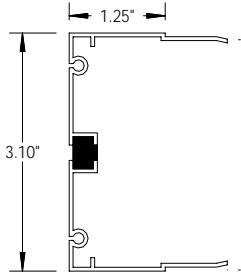

77102
2" Self-Mating Column Channel

77122
2" Screen Channel

7717
2" 2 pc In-Fill Channel

7716
2" Receiving Channel

7716A
2" D.R.C. Channel

77107
2" Extruded Column Insert

44616
2" H Channel

7713
2" Sloped Base Channel

7712
2" F Base Channel

7714
2" Regular Base Channel

7719
2" Corner Channel

7719A
2" 22.5° Corner Channel

7719B
2" 45° Corner Channel

3" NatureScape[®] Sunroom Extrusions

7902
3" Flat Top Cap

7902A
3" Sloped Top Cap

7912
3" Deep Top Cap

7913
3" Male Column Channel

7909
3" Female Column Channel

7910
3" Panel Adapter

7904
3" Receiving Channel

7901-B
3" 2 pc Channel w/ Snap

7903
3" H Channel

7905
3" D.R.C. Channel

7905
Fits inside of
7906

79106
3" Extruded Column Insert

7911
SGD Framing Tube

7901
3" Base Channel

7901-A
3" Base Channel w/ Weep

7906
3" Corner Channel

7906A
3" 45° Corner Channel

7906B
3" 22.5° Corner Channel