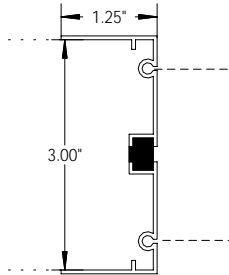

7712
2" F Base Channel

7714
2" Regular Base Channel

7719
2" Corner Channel

7719A
2" 22.5° Corner Channel

7719B
2" 45° Corner Channel

3" NatureScape[®] Sunroom Extrusions

7902
3" Flat Top Cap

7902A
3" Sloped Top Cap

7912
3" Deep Top Cap

7913
3" Male Column Channel

7909
3" Female Column Channel

7910
3" Panel Adapter

7904
3" Receiving Channel

7901-B
3" 2 pc Channel w/ Snap

7903
3" H Channel

7905
3" D.R.C. Channel