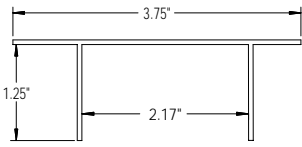

2" NatureScape[®] Sunroom Extrusions

7715
2" Flat Top Cap

7751
2" Sloped Top Cap

7718
2" F Top Cap

7715A
2" Adjustable Top Cap

77103
2" Male Column Channel

77104
2" Female Column Channel

77105
2" Panel Adapter

77102
2" Self-Mating Column Channel

77122
2" Screen Channel

7717
2" 2 pc In-Fill Channel

7716
2" Receiving Channel

7716A
2" D.R.C. Channel

77107
2" Extruded Column Insert

44616
2" H Channel

7713
2" Sloped Base Channel