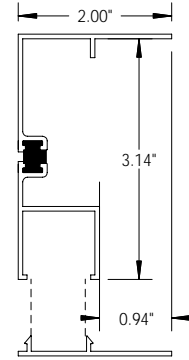

7912
3" Deep Top Cap

7913
3" Male Column Channel

7909
3" Female Column Channel

7910
3" Panel Adapter

7904
3" Receiving Channel

7901-B
3" 2 pc Channel w/ Snap

7903
3" H Channel

7905
3" D.R.C. Channel

7905
Fits inside of
7906

79106
3" Extruded Column Insert

7911
SGD Framing Tube

7901
3" Base Channel

7901-A
3" Base Channel w/ Weep

7906
3" Corner Channel

7906A
3" 45° Corner Channel

7906B
3" 22.5° Corner Channel