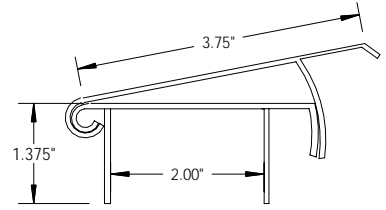

2" NatureScape[®] Sunroom Extrusions

7715
2" Flat Top Cap

7751
2" Sloped Top Cap

7718
2" F Top Cap

7715A
2" Adjustable Top Cap

77103
2" Male Column Channel

77104
2" Female Column Channel

77105
2" Panel Adapter

77102
2" Self-Mating Column Channel

77122
2" Screen Channel

7717
2" 2 pc In-Fill Channel

7716
2" Receiving Channel

7716A
2" D.R.C. Channel

77107
2" Extruded Column Insert

44616
2" H Channel

7713
2" Sloped Base Channel