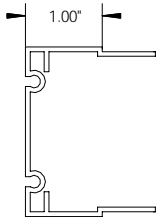

2" NatureScape[®] Sunroom Extrusions

7715
2" Flat Top Cap

7751
2" Sloped Top Cap

7718
2" F Top Cap

7715A
2" Adjustable Top Cap

77103
2" Male Column Channel

77104
2" Female Column Channel

77105
2" Panel Adapter

77102
2" Self-Mating Column Channel

77122
2" Screen Channel

7717
2" 2 pc In-Fill Channel

7716
2" Receiving Channel

7716A
2" D.R.C. Channel

77107
2" Extruded Column Insert

44616
2" H Channel

7713
2" Sloped Base Channel