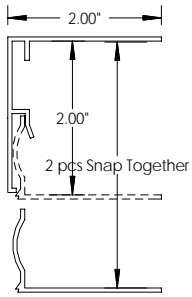

2" NatureScape[®] Sunroom Extrusions

7715
2" Flat Top Cap

7751
2" Sloped Top Cap

7718
2" F Top Cap

7715A
2" Adjustable Top Cap

77103
2" Male Column Channel

77104
2" Female Column Channel

77105
2" Panel Adapter

77102
2" Self-Mating Column Channel

77122
2" Screen Channel

7717
2" 2 pc In-Fill Channel

7716
2" Receiving Channel

7716A
2" D.R.C. Channel

77107
2" Extruded Column Insert

44616
2" H Channel

7713
2" Sloped Base Channel