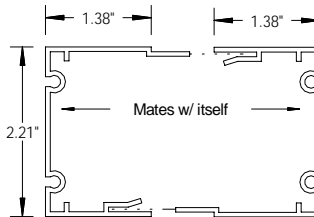

2" NatureScape[®] Sunroom Extrusions

7715
2" Flat Top Cap

7751
2" Sloped Top Cap

7718
2" F Top Cap

7715A
2" Adjustable Top Cap

77103
2" Male Column Channel

77104
2" Female Column Channel

77105
2" Panel Adapter

77102
2" Self-Mating Column Channel

77122
2" Screen Channel

7717
2" 2 pc In-Fill Channel

7716
2" Receiving Channel

7716A
2" D.R.C. Channel

77107
2" Extruded Column Insert

44616
2" H Channel

7713
2" Sloped Base Channel