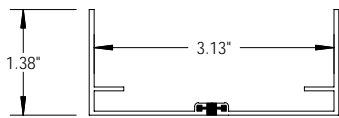

7912
3" Deep Top Cap

7913
3" Male Column Channel

7909
3" Female Column Channel

7910
3" Panel Adapter

7904
3" Receiving Channel

7901-B
3" 2 pc Channel w/ Snap

7903
3" H Channel

7905
3" D.R.C. Channel

7905
Fits inside of
7906

79106
3" Extruded Column Insert

7911
SGD Framing Tube

7901
3" Base Channel

7901-A
3" Base Channel w/ Weep

7906
3" Corner Channel

7906A
3" 45° Corner Channel

7906B
3" 22.5° Corner Channel