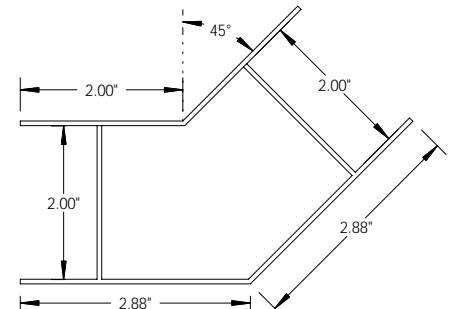

7712
2" F Base Channel

7714
2" Regular Base Channel

7719
2" Corner Channel

7719A
2" 22.5° Corner Channel

7719B
2" 45° Corner Channel

3" NatureScape[®] Sunroom Extrusions

7902
3" Flat Top Cap

7902A
3" Sloped Top Cap