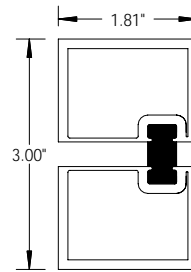

7912
3" Deep Top Cap

7913
3" Male Column Channel

7909
3" Female Column Channel

7910
3" Panel Adapter

7904
3" Receiving Channel

7901-B
3" 2 pc Channel w/ Snap

7903
3" H Channel

7905
3" D.R.C. Channel

7905
Fits inside of
7906

79106
3" Extruded Column Insert

7911
SGD Framing Tube

7901
3" Base Channel

7901-A
3" Base Channel w/ Weep

7906
3" Corner Channel

7906A
3" 45° Corner Channel

7906B
3" 22.5° Corner Channel