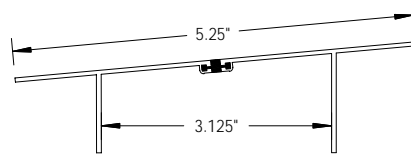

77102
2" Self-Mating Column Channel

77122
2" Screen Channel

7717
2" 2 pc In-Fill Channel

7716
2" Receiving Channel

7716A
2" D.R.C. Channel

77107
2" Extruded Column Insert

44616
2" H Channel

7713
2" Sloped Base Channel

7712
2" F Base Channel

7714
2" Regular Base Channel

7719
2" Corner Channel

7719A
2" 22.5° Corner Channel

7719B
2" 45° Corner Channel

3" NatureScape[®] Sunroom Extrusions

7902
3" Flat Top Cap

7902A
3" Sloped Top Cap

7912
3" Deep Top Cap

7913
3" Male Column Channel

7909
3" Female Column Channel

7910
3" Panel Adapter

7904
3" Receiving Channel

7901-B
3" 2 pc Channel w/ Snap

7903
3" H Channel

7905
3" D.R.C. Channel