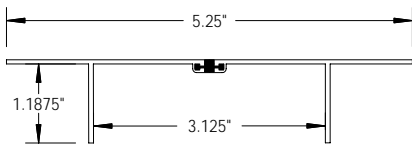

77102
2" Self-Mating Column Channel

77122
2" Screen Channel

7717
2" 2 pc In-Fill Channel

7716
2" Receiving Channel

7716A
2" D.R.C. Channel

77107
2" Extruded Column Insert

44616
2" H Channel

7713
2" Sloped Base Channel

7712
2" F Base Channel

7714
2" Regular Base Channel

7719
2" Corner Channel

7719A
2" 22.5° Corner Channel

7719B
2" 45° Corner Channel

3" NatureScape[®] Sunroom Extrusions

7902
3" Flat Top Cap

7902A
3" Sloped Top Cap

7912
3" Deep Top Cap

7913
3" Male Column Channel

7909
3" Female Column Channel

7910
3" Panel Adapter

7904
3" Receiving Channel

7901-B
3" 2 pc Channel w/ Snap

7903
3" H Channel

7905
3" D.R.C. Channel