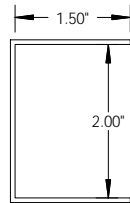

7716
2" Receiving Channel