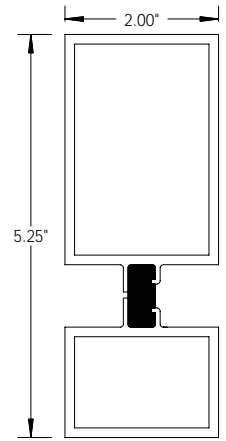

7912
3" Deep Top Cap

7913
3" Male Column Channel

7909
3" Female Column Channel

7910
3" Panel Adapter

7904
3" Receiving Channel

7901-B
3" 2 pc Channel w/ Snap

7903
3" H Channel

7905
3" D.R.C. Channel

7905
Fits inside of
7906

79106
3" Extruded Column Insert

7911
SGD Framing Tube

7901
3" Base Channel

7901-A
3" Base Channel w/ Weep

7906
3" Corner Channel

7906A
3" 45° Corner Channel

7906B
3" 22.5° Corner Channel