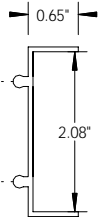

2" NatureScape[®] Sunroom Extrusions

7715
2" Flat Top Cap

7751
2" Sloped Top Cap

7718
2" F Top Cap

7715A
2" Adjustable Top Cap

77103
2" Male Column Channel

77104
2" Female Column Channel

77105
2" Panel Adapter

77102
2" Self-Mating Column Channel

77122
2" Screen Channel

7717
2" 2 pc In-Fill Channel

7716
2" Receiving Channel

7716A
2" D.R.C. Channel

77107
2" Extruded Column Insert

44616
2" H Channel

7713
2" Sloped Base Channel